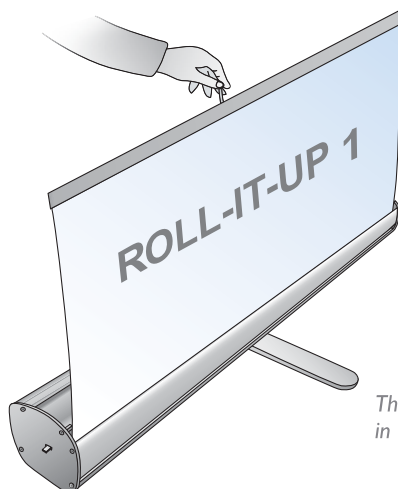

ROLL-IT-UP 1

Ready to Roll.

The structured aluminum base of this classic display acts as a protective housing for your graphic panel so your image stays in perfect condition. The swivel kickstand adds stability but not bulk. All seven feet roll into the base for a flat package that fits neatly into a slim padded nylon carrying case. Robust construction coupled with portability helps this tool become the workhorse of retractable displays.

SPECIFICATIONS

Complete Roll-It-Up 1 unit with snap-action top profile, 3-folded pole, and padded carrying bag. (Top profile with double-sided adhesive tape available upon request.) Graphic panel not included.

Weight: 11 lbs. (5 kg) or 13 lbs. (6 kg)

Base material: Clear anodized aluminum

Graphic panel: Several options available

Packaging: Padded nylon bag

OPTIONAL PARTS & ACCESSORIES

- 39010** Top Profile, Snap-action, w. Hook, Clear Anodized, 33 1/2" (85 cm)
- 39012** Top Profile, Snap-action, w. Hook, Clear Anodized, 39 3/8" (100 cm)
- 39014** Top Profile w. Double-sided Adhesive Tape & Hook, Clear Anodized, 33 1/2" (85 cm)
- 39016** Top Profile w. Double-sided Adhesive Tape & Hook, Clear Anodized, 39 3/8" (100 cm)
- 39021** Pole, 3-folded, Clear Anodized, for panel 79" (201 cm)
- 39020** Pole, 3-folded, Clear Anodized, for panel 86" (218 cm)
- 39263** Nylon Bag, Padded, Black, for 33 1/2" unit
- 39264** Nylon Bag, Padded, Black, for 39 3/8" unit
- 39040** Halogen Spotlight, 50 W, Chrome, w. clip, 8.8 feet cord and transformer, incl. black nylon bag

39010

39021

39263

39040

The graphic panel rolls in and out of the unit.

Roll-it-up 1 can even be used at various heights. By simply extending the pole to only 1/3 or 2/3 of its full length, you can quickly create a presentation in stages or a table-top display.